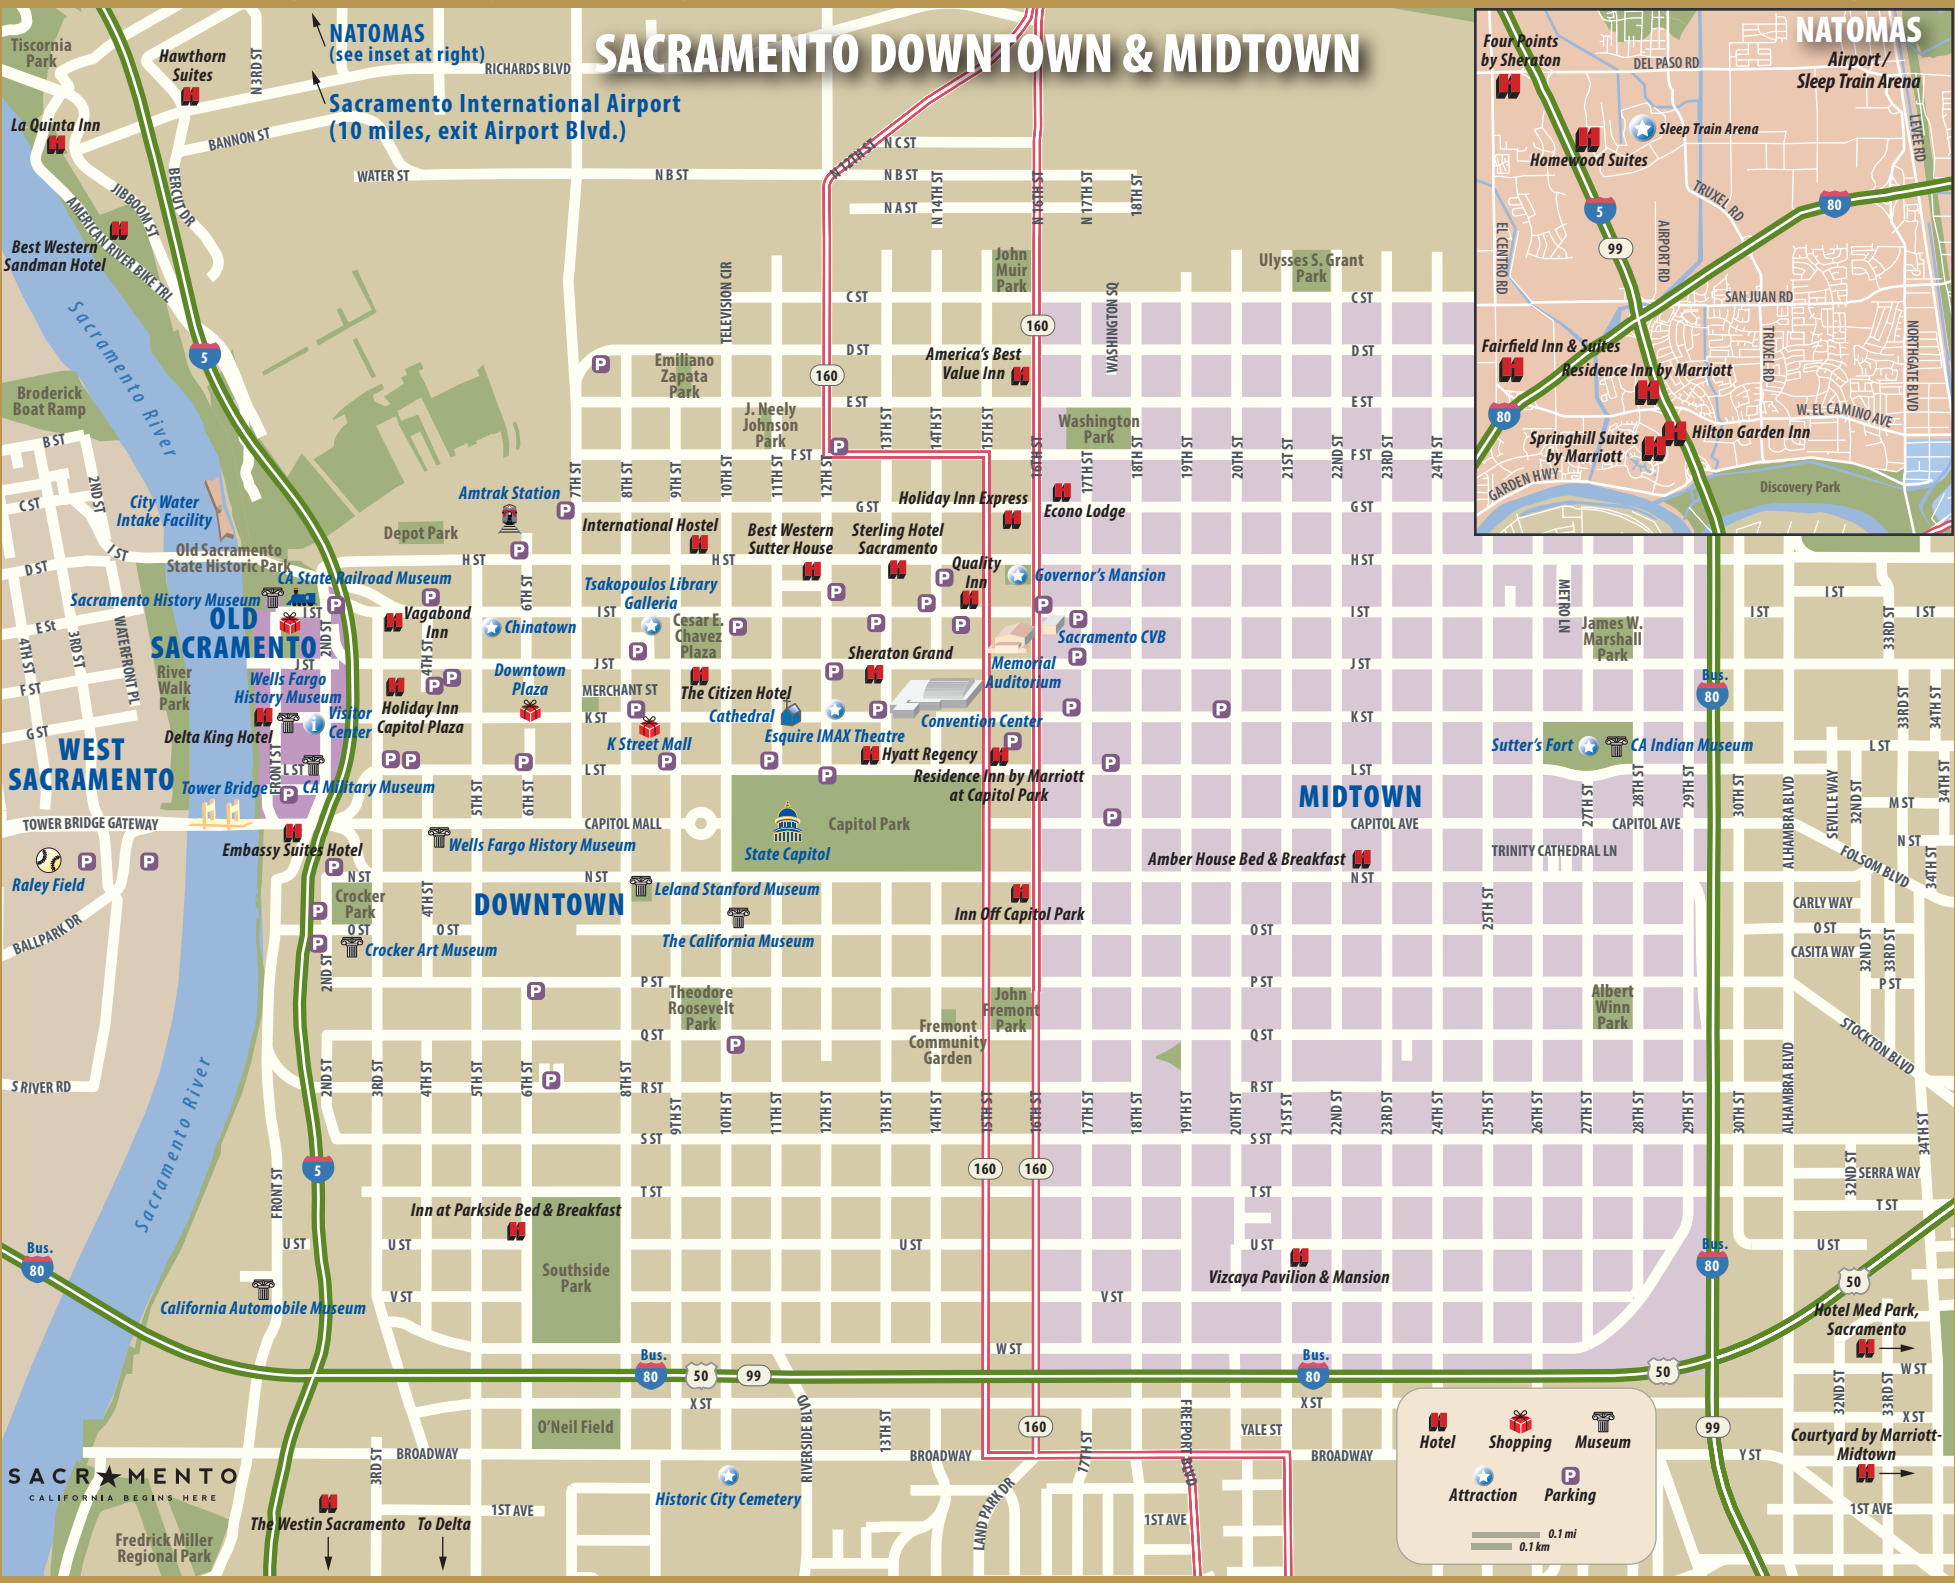

SACRAMENTO DOWNTOWN & MIDTOWN

NATOMAS
(see inset at right)

Sacramento International Airport
(10 miles, exit Airport Blvd.)

Hotel **Shopping** **Museum**
Attraction **Parking**

0.1 mi
0.1 km

SACRAMENTO
CALIFORNIA BEGINS HERE

A B C D E F G H I J

1 2 3 4 5 6 7 8